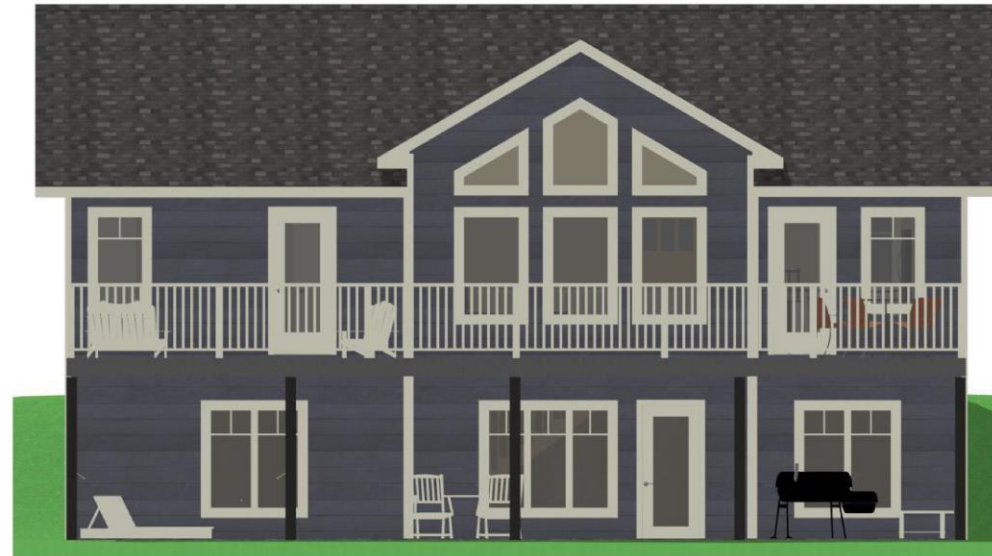

The 1160 sq ft BRERETON

A 2 bedroom cottage by the lake - or your primary home.

Shed dormer style with 10' living room ceiling.

Gable style with 10' living room ceiling.

STYLES AND FEATURES NOT EXACTLY AS SHOWN
 (refer to current specs)

Customize:

Shed dormer style with 10' living room ceiling.

Gable style with 10' living room ceiling.

Specifications: