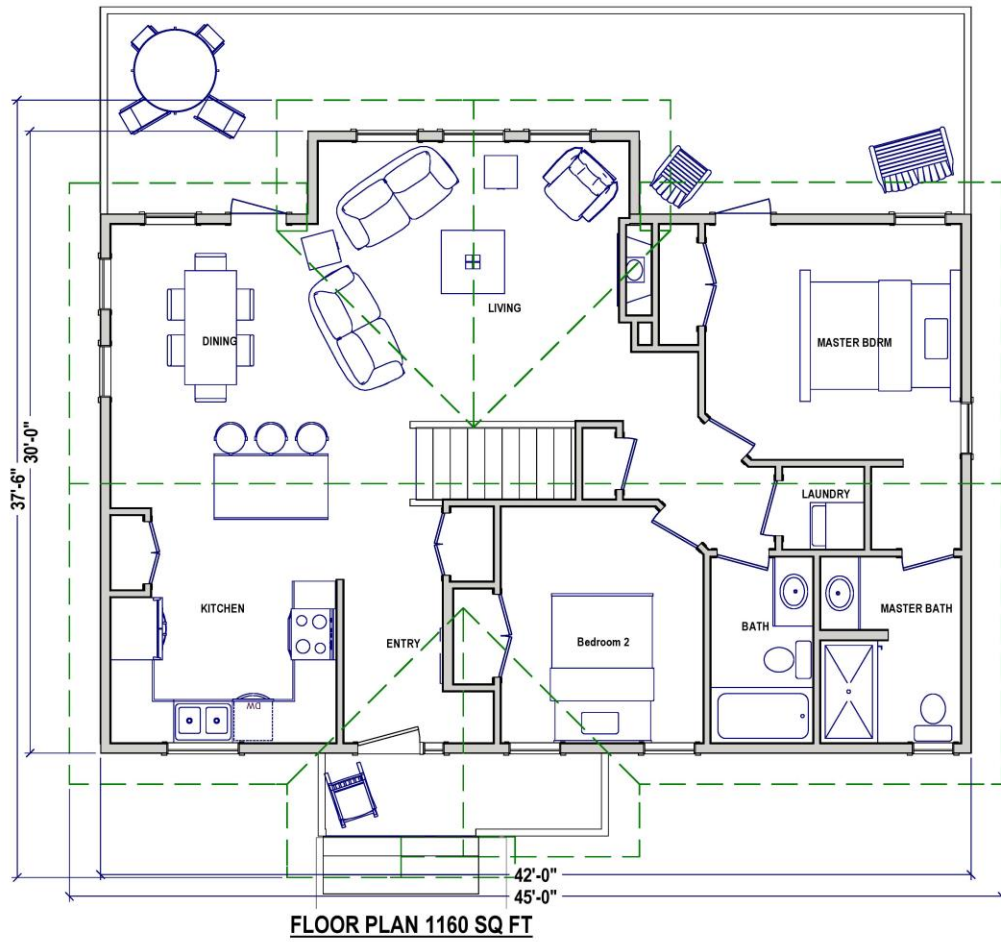

The 1160 sq ft BRERETON

A 2 bedroom cottage by the lake - or your primary home.

Shed dormer style with 10' living room ceiling.

Gable style with 10' living room ceiling.

STYLES AND FEATURES NOT EXACTLY AS SHOWN
 (refer to current specs)

Customize:

Shed dormer style with 10' living room ceiling.

Gable style with 10' living room ceiling.

Specifications: