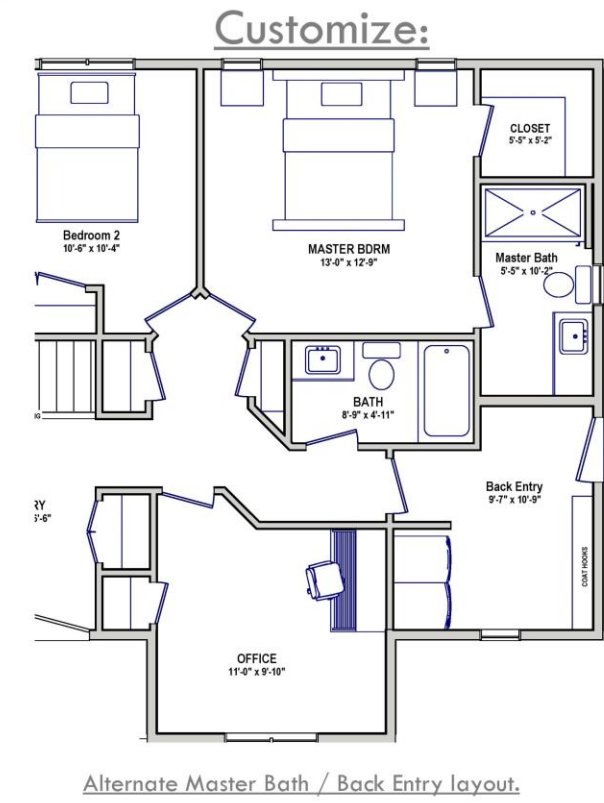

The 1460 sq ft WYNDHAM

A practical, comfy, 3 bedroom home

WYNDHAM FLOOR PLAN 1460 sq ft

Specifications:

STYLES AND FEATURES NOT EXACTLY AS SHOWN
 (refer to current specs)