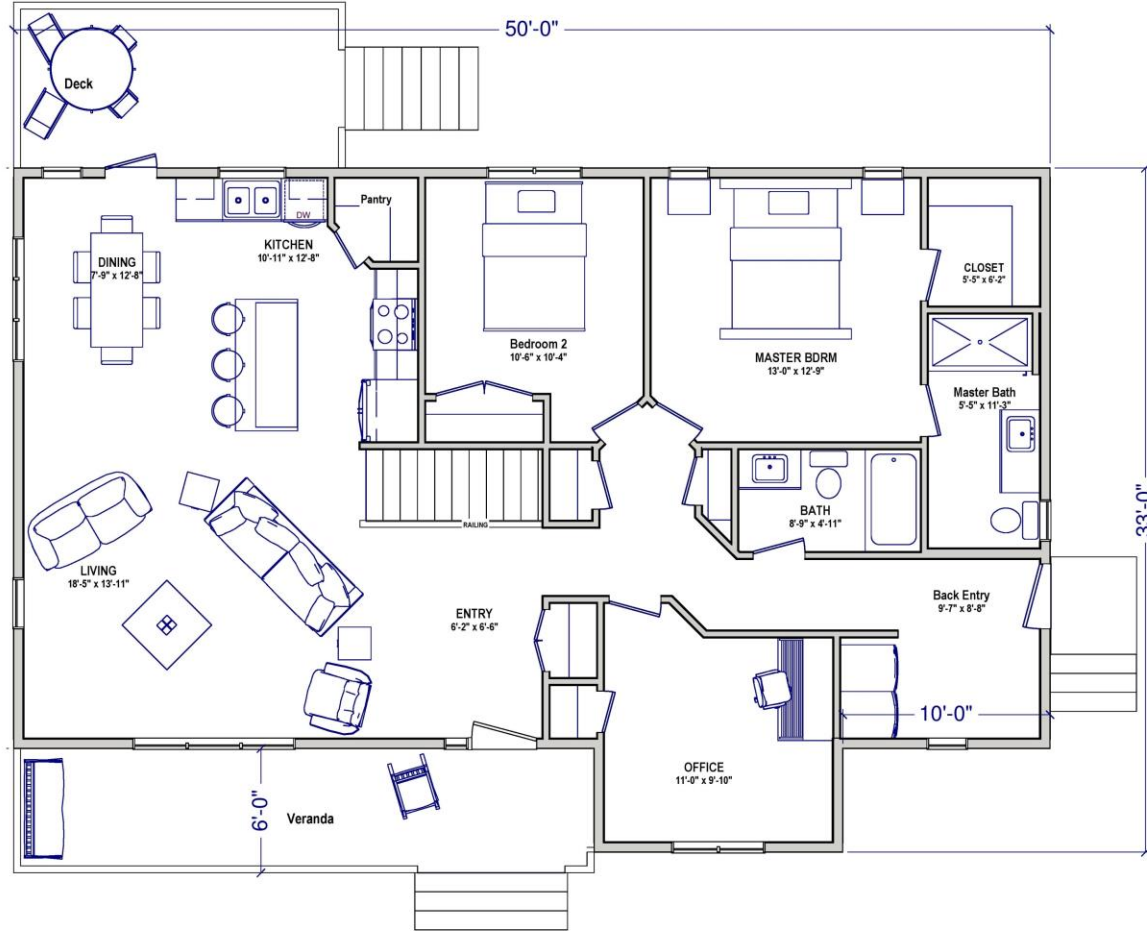

The 1460 sq ft WYNDHAM

A practical, comfy, 3 bedroom home

WYNDHAM FLOOR PLAN 1460 sq ft

Specifications:

STYLES AND FEATURES NOT EXACTLY AS SHOWN
 (refer to current specs)