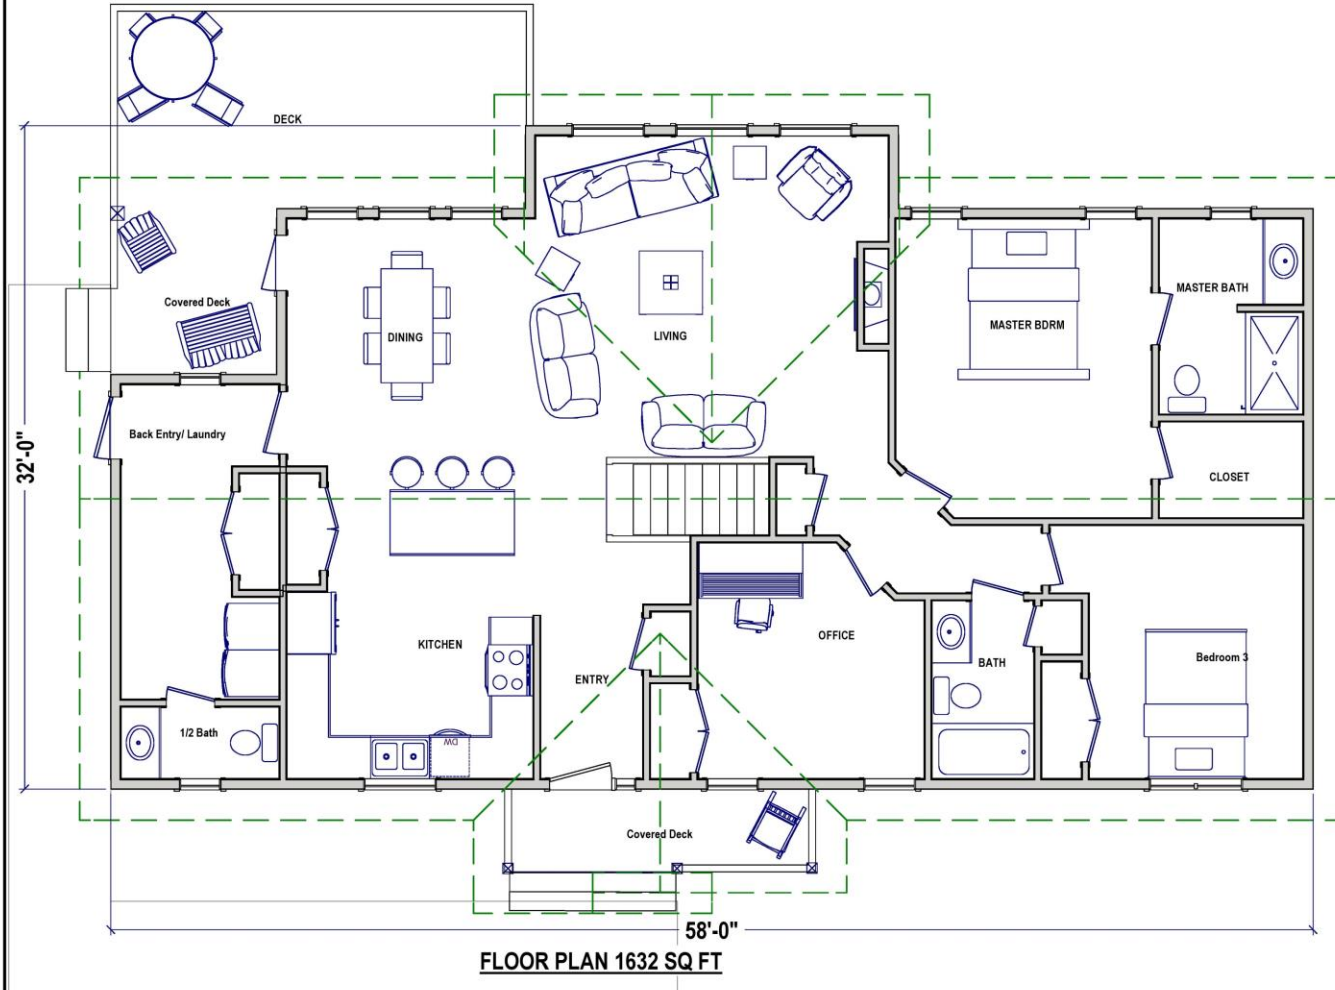

The 1632 sq ft BRERETON

The 3 bedroom Brereton with a full back entry.

Alternate kitchen layout.

Alternate Master Bathroom.

Specifications:

STYLES AND FEATURES NOT EXACTLY AS SHOWN
(refer to current specs)