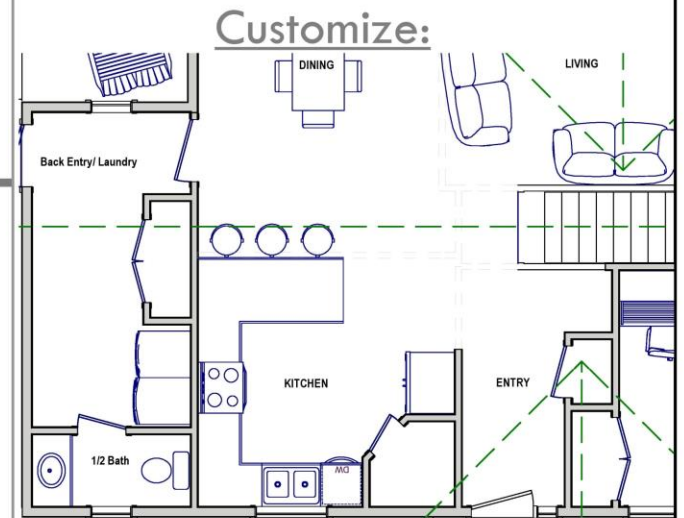

The 1632 sq ft BRERETON

The 3 bedroom Brereton with a full back entry.

Alternate kitchen layout.

Alternate Master Bathroom.

Specifications:

STYLES AND FEATURES NOT EXACTLY AS SHOWN
(refer to current specs)