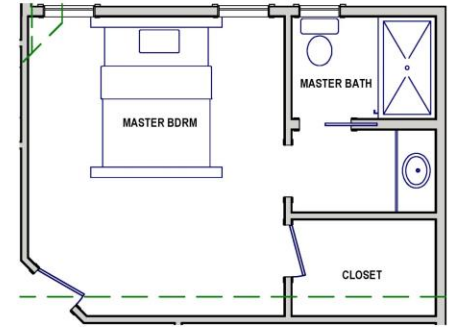

The 1632 sq ft BRERETON

The 3 bedroom Brereton with a full back entry.

Alternate kitchen layout.

Alternate Master Bathroom.

Specifications:

STYLES AND FEATURES NOT EXACTLY AS SHOWN
(refer to current specs)