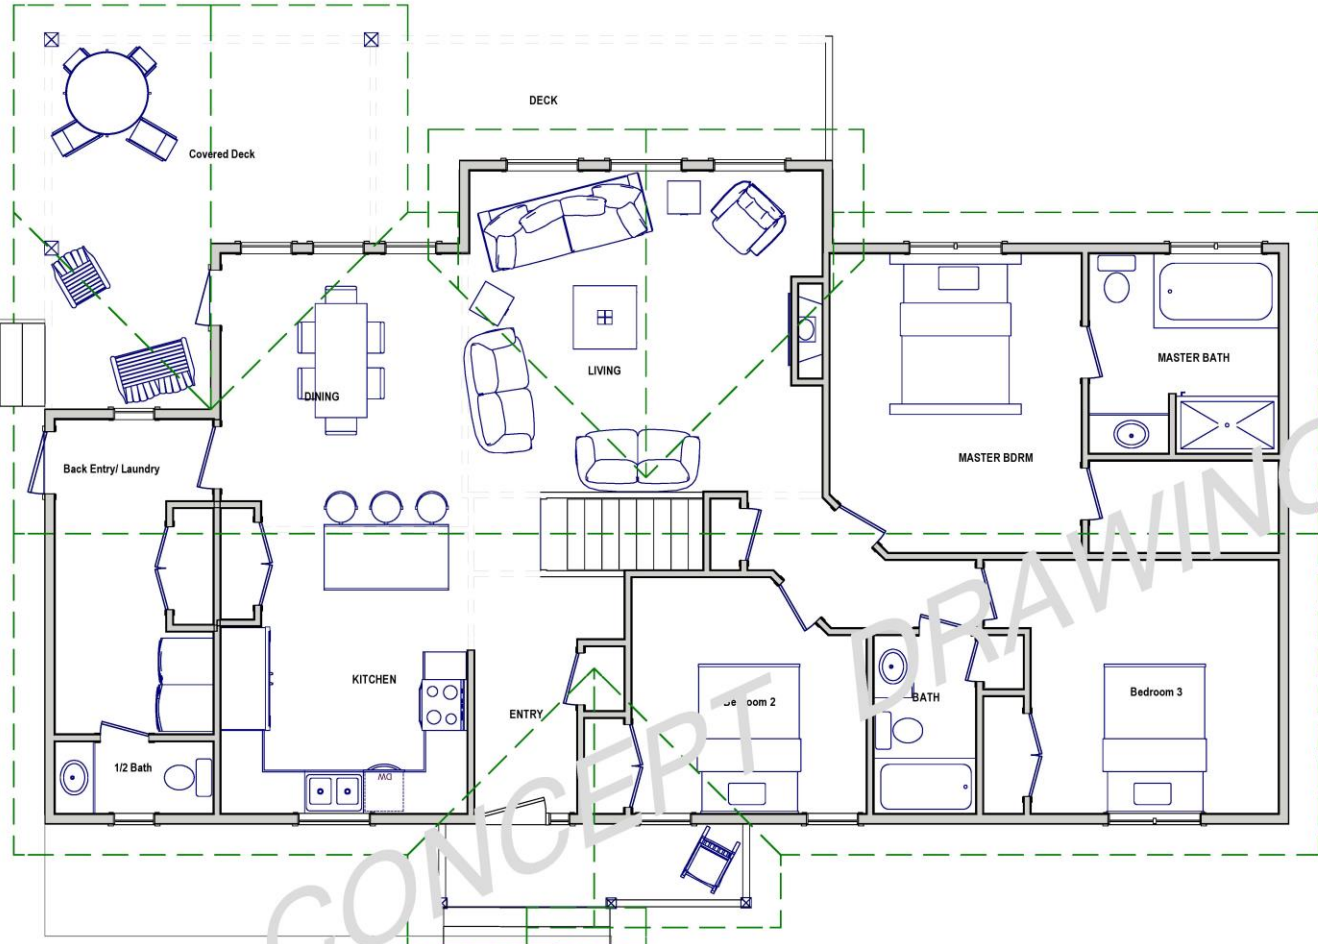

The 1688 sq ft BRERETON

FLOOR PLAN 1688 SQ FT

STYLES AND FEATURES NOT EXACTLY AS SHOWN
(refer to current specs)