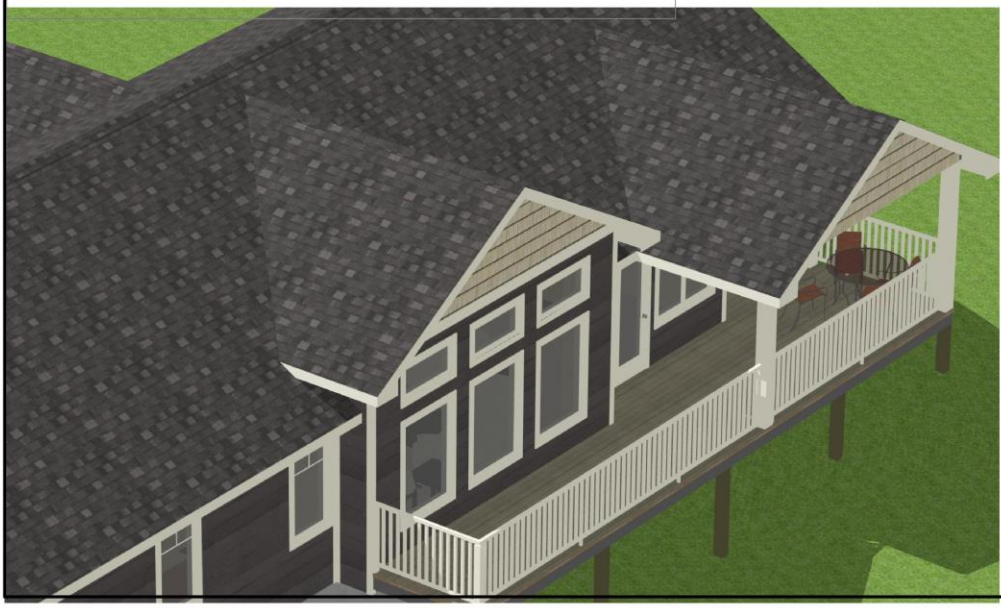

The 1688 sq ft BRERETON

FLOOR PLAN 1688 SQ FT

STYLES AND FEATURES NOT EXACTLY AS SHOWN
(refer to current specs)