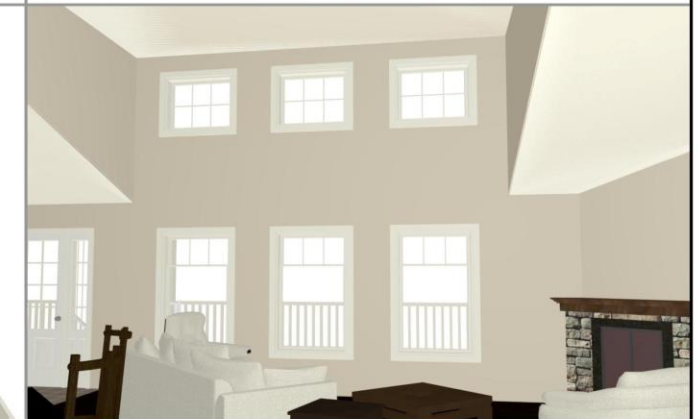

# The 1848 sq ft WYNDHAM

The largest Wyndham model.

FRONT ELEVATION

Alternate Master Bath layout.

The shed dormer allows for a 14' ceiling in the Living Room.