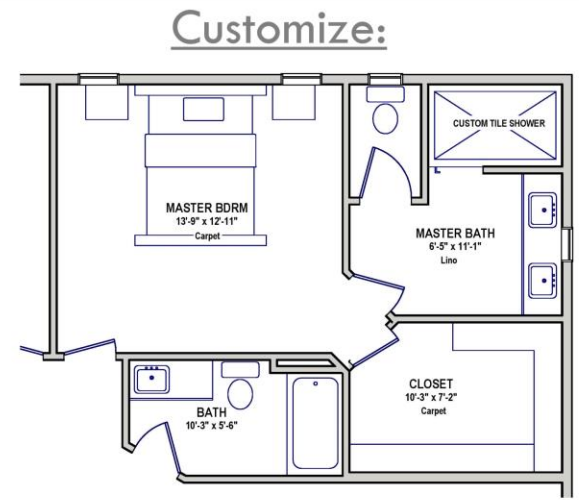

# The 1848 sq ft WYNDHAM

The largest Wyndham model.

FRONT ELEVATION

Alternate Master Bath layout.

The shed dormer allows for a 14' ceiling in the Living Room.

## Specifications:

STYLES AND FEATURES NOT EXACTLY AS SHOWN  
(refer to current specs)