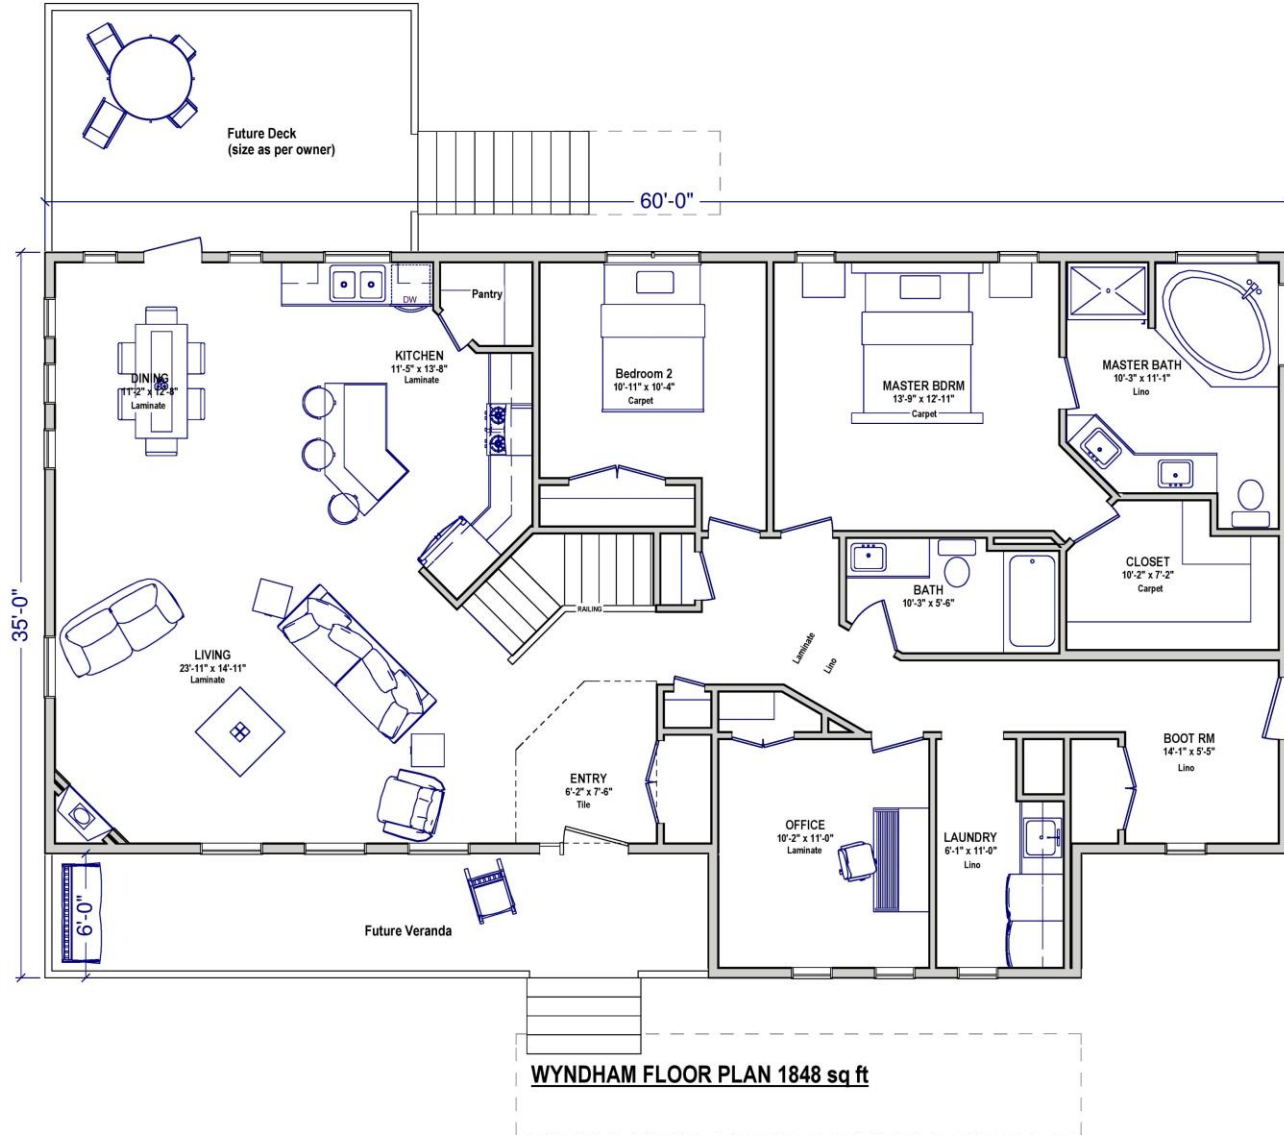

# The 1848 sq ft WYNDHAM

The largest Wyndham model.

FRONT ELEVATION

Alternate Master Bath layout.

The shed dormer allows for a 14' ceiling in the Living Room.

## Specifications:

STYLES AND FEATURES NOT EXACTLY AS SHOWN  
(refer to current specs)